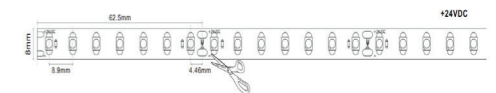

## LED strip Tunable white

Product information	
Input voltage	24V
Real length	role 4m
Width	10mm
Max. connection length	4m
Cutttable length	12 LED's (50mm)
LED/m	240LED's/m
Power/m	17,28W/m

Photometrics	
CCT	2700K-5000K
Lumen/m	635-1338lm/m
CRI	CRI>90
Beam angle	120°

Larid - Tunable White LED strip					
Article No.	Product name	CCT	W/m	Lm/m	LED's/m
2.21.1611	Larid - LED strip Tunable white	2700K-5000K	17,28W/m	635-1338lm/m	240LED's/m

## LED strip IP67

Product information	
Input voltage	24V
Real length	5m
Width	12mm
Max. connection length	5m
Cutttable Length	5cm
LED/m	112LED's/m      176LED's/m
Power/m	4,8W/m      14,4W/m

Photometrics		
CCT	2700K/3000K/4000K	
Lumen/m	595lm/m - 670lm/m	1461lm/m - 1746lm/m
CRI	CRI>90	
Beam angle	110°	