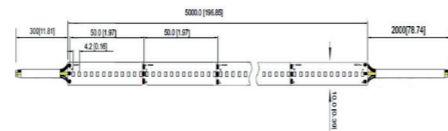

## LED strip Tunable white

Product information	
Input voltage	24V
Real length	role 4m
Width	10mm
Max. connection length	4m
Cutttable length	12 LED's (50mm)
LED/m	240LED's/m
Power/m	17,28W/m

Photometrics	
CCT	2700K-5000K
Lumen/m	635-1338lm/m
CRI	CRI>90
Beam angle	120°

Larid - Tunable White LED strip					
Article No.	Product name	CCT	W/m	Lm/m	LED's/m
2.21.1611	Larid - LED strip Tunable white	2700K-5000K	17,28W/m	635-1338lm/m	240LED's/m

## LED strip IP67

Product information	
Input voltage	24V
Real length	5m
Width	12mm
Max. connection length	5m
Cutttable Length	5cm
LED/m	112LED's/m      176LED's/m
Power/m	4,8W/m      14,4W/m

Photometrics		
CCT	2700K/3000K/4000K	
Lumen/m	595lm/m - 670lm/m	1461lm/m - 1746lm/m
CRI	CRI>90	
Beam angle	110°	